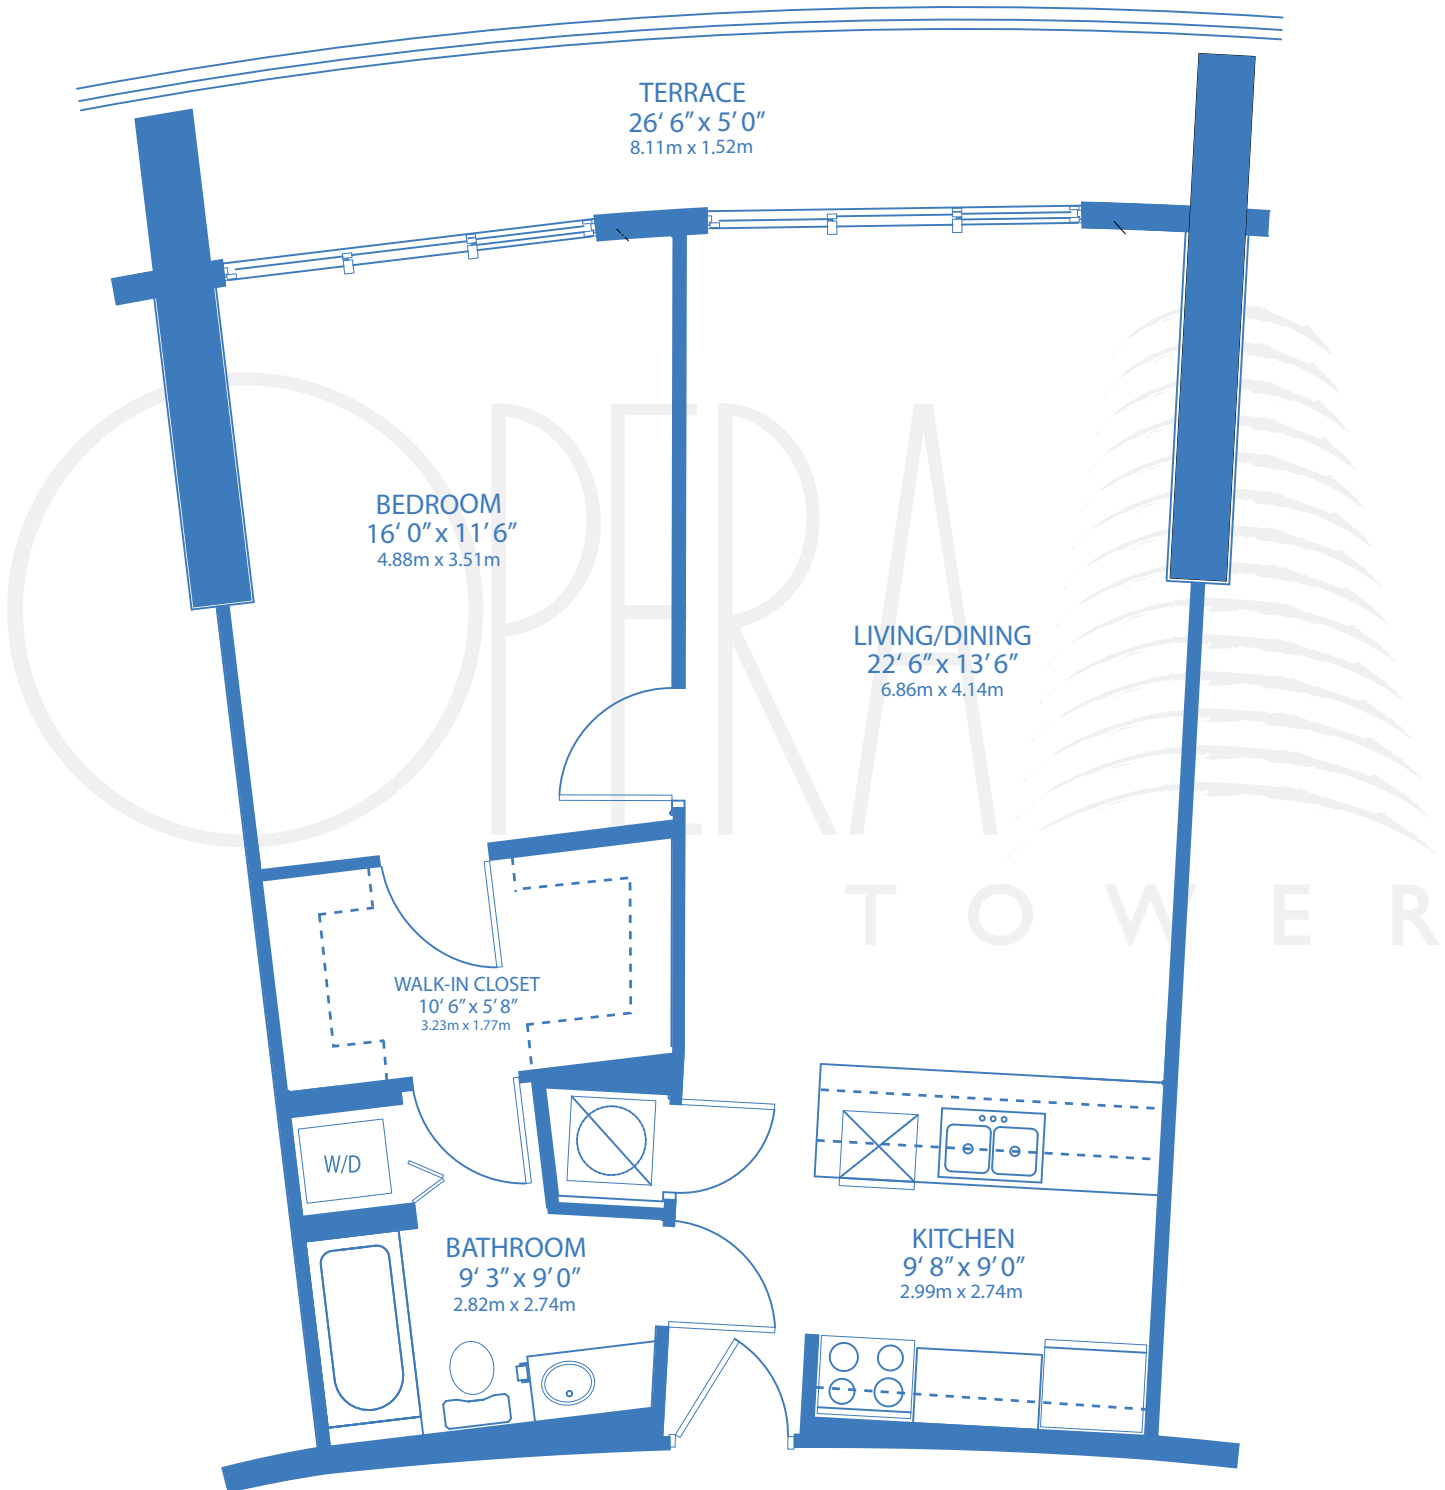

PUCCINI-A2 STUDIO - ONE BATH

INTERIOR - 508 SQUARE FEET

TERRACE - 83 SQUARE FEET

TOTAL RESIDENCE - 591 SQUARE FEET - 54.9 SQUARE METERS

ROSSINI-B1 ONE BEDROOM - ONE BATH

INTERIOR - 821 SQUARE FEET

TERRACE - 134 SQUARE FEET

TOTAL RESIDENCE - 955 SQUARE FEET - 88.7 SQUARE METERS

VERDI-C1 TWO BEDROOM - TWO BATH

INTERIOR - 1,048 SQUARE FEET

TERRACE - 177 SQUARE FEET

TOTAL RESIDENCE - 1,225 SQUARE FEET - 113.8 SQUARE METERS