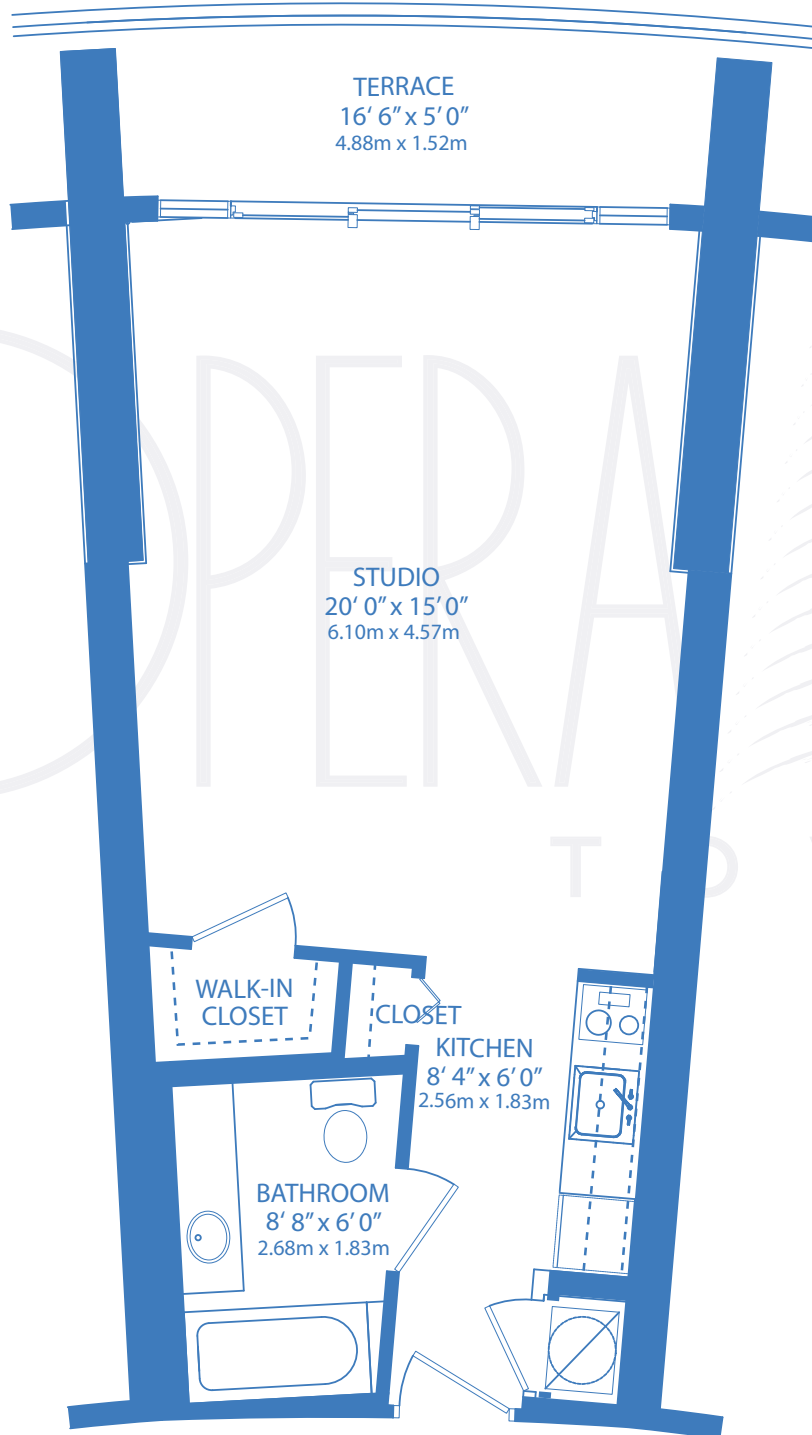

PUCCINI-A2 STUDIO - ONE BATH

INTERIOR - 508 SQUARE FEET

TERRACE - 83 SQUARE FEET

TOTAL RESIDENCE - 591 SQUARE FEET - 54.9 SQUARE METERS

ROSSINI-B1 ONE BEDROOM - ONE BATH

INTERIOR - 821 SQUARE FEET

TERRACE - 134 SQUARE FEET

TOTAL RESIDENCE - 955 SQUARE FEET - 88.7 SQUARE METERS

VERDI-C1 TWO BEDROOM - TWO BATH

INTERIOR - 1,048 SQUARE FEET

TERRACE - 177 SQUARE FEET

TOTAL RESIDENCE - 1,225 SQUARE FEET - 113.8 SQUARE METERS